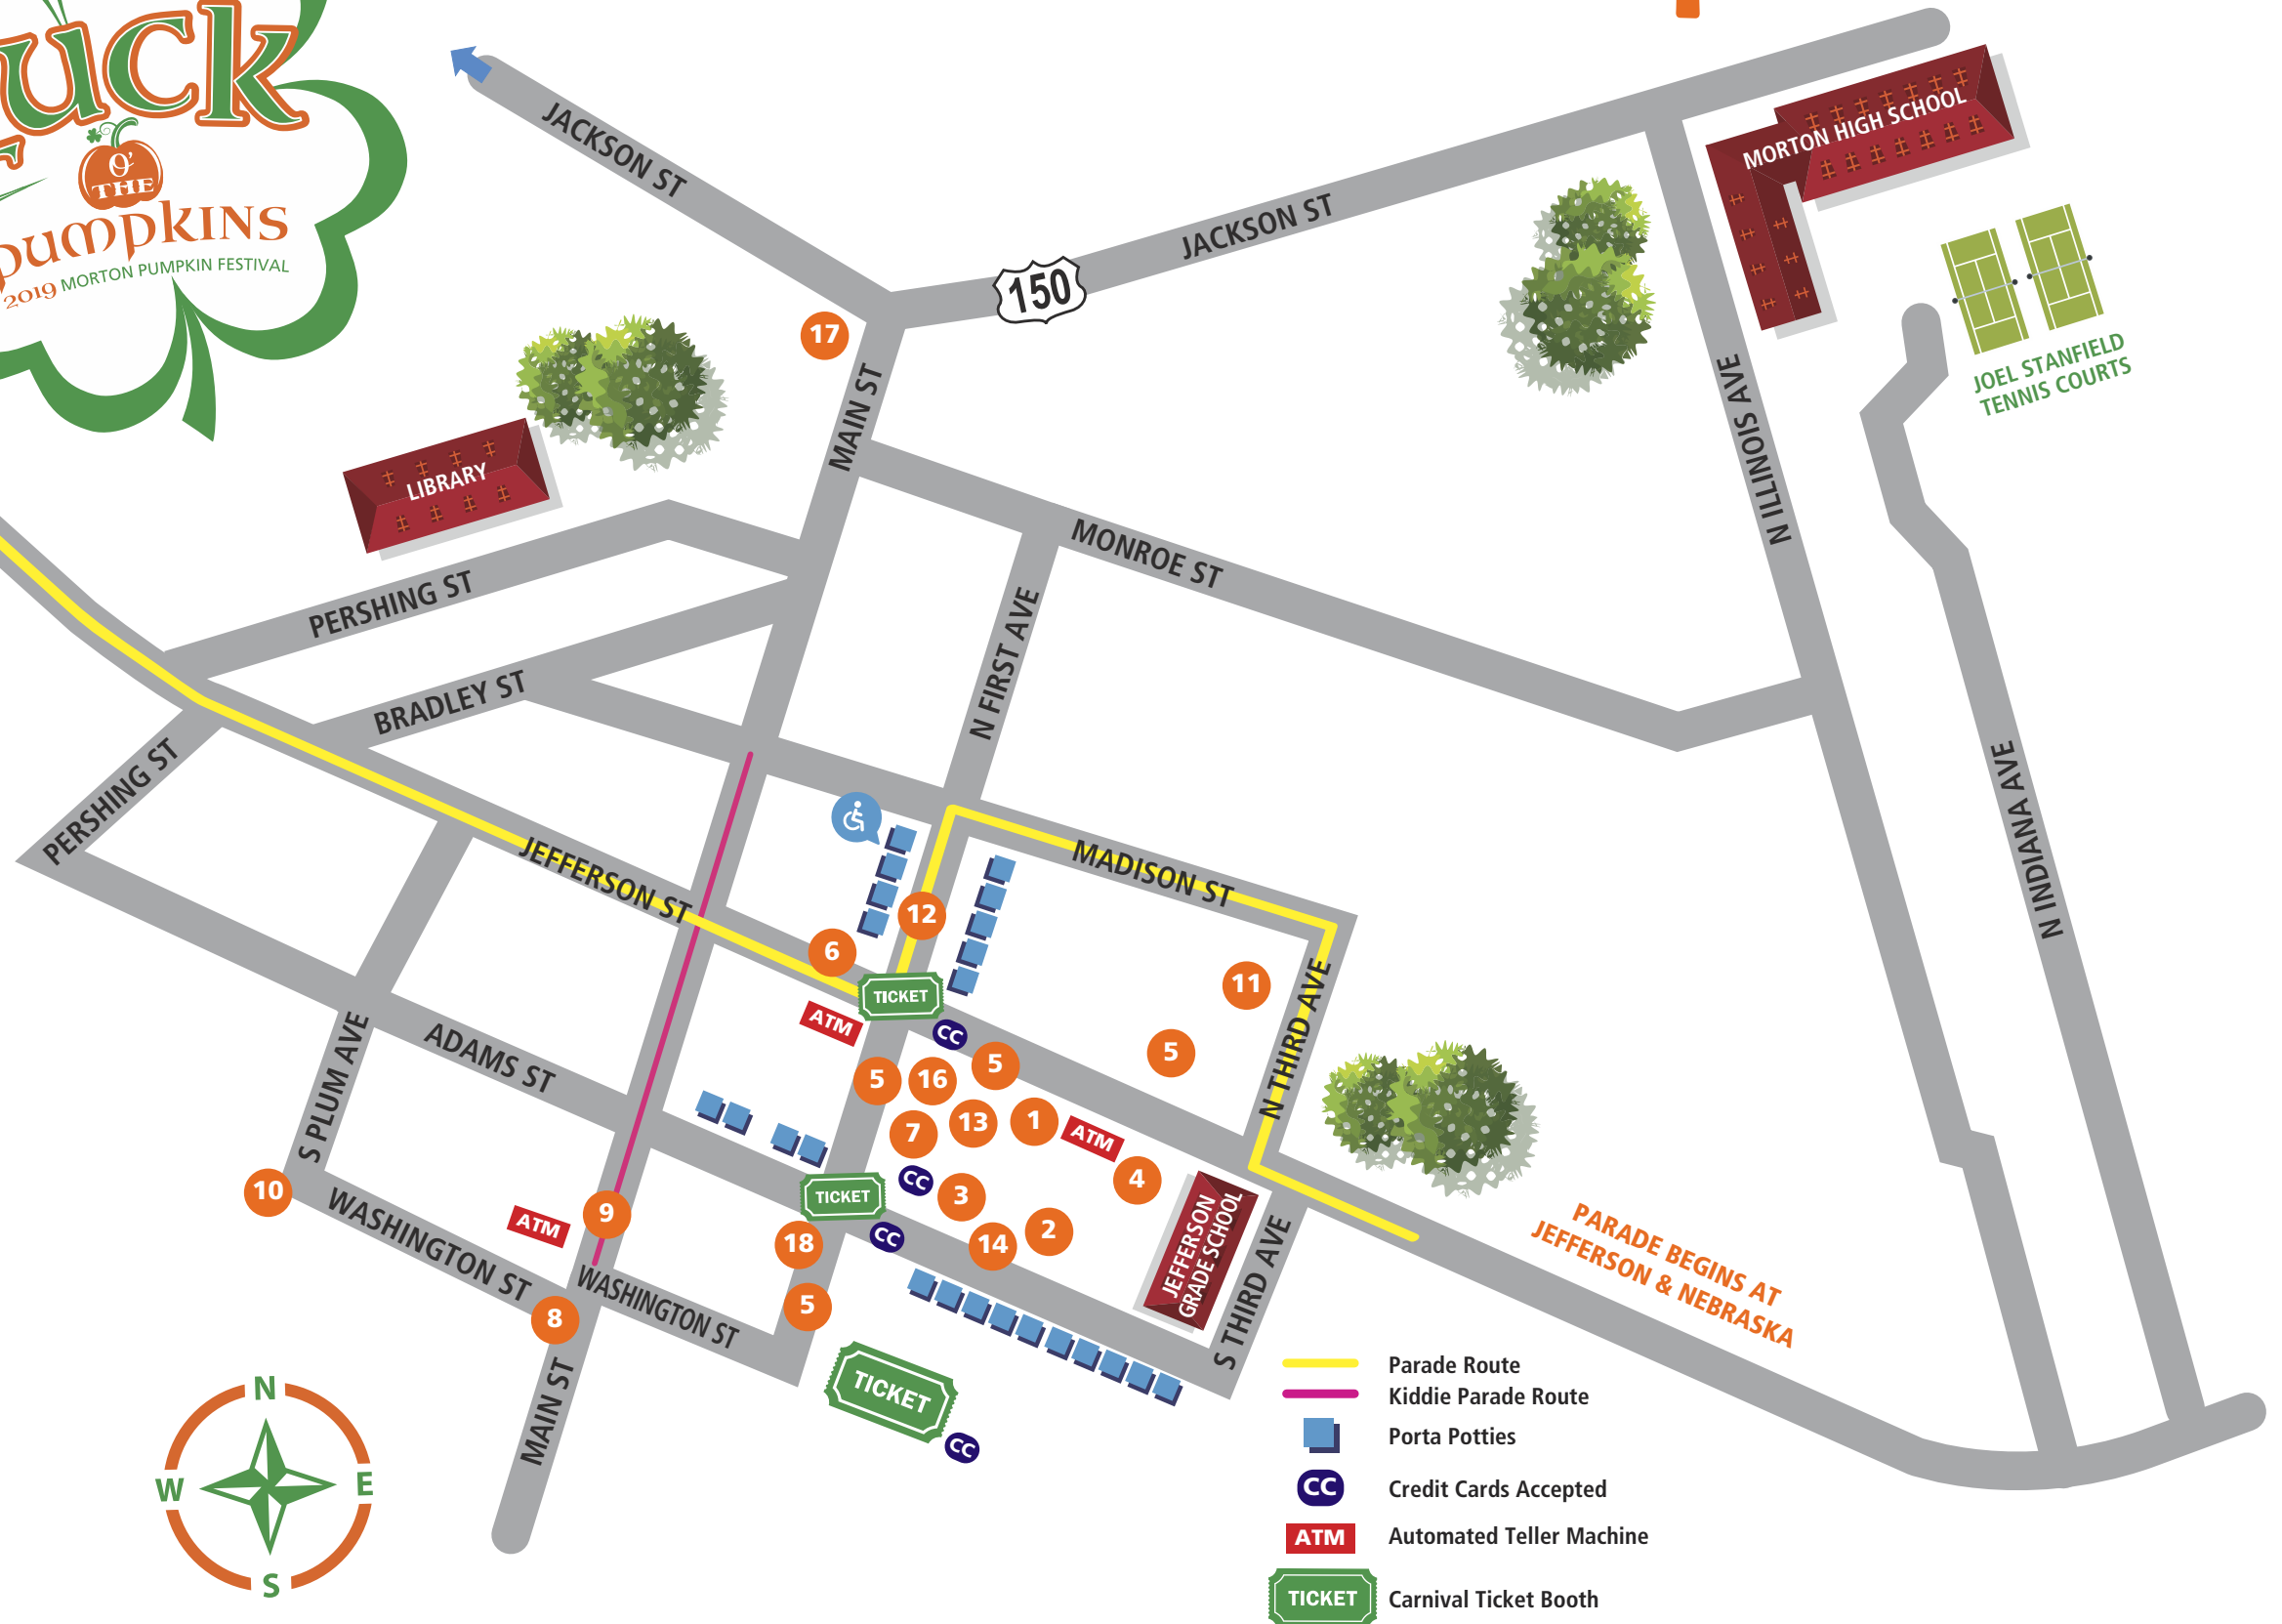

FESTIVAL **map**

15 FORMER SAM LEMAN LOT
161 DETROIT AVENUE

JEFFERSON ST
DAVID ST
MAPLE ST

PARADE ENDS AT
JEFFERSON & MAPLE

- 1** Pumpkin Business Expo
- 2** Pumpkin Grill & Pancake Breakfast
- 3** Pumpkin Sweet Shop
- 4** Entertainment Stage
- 5** Carnival Rides
- 6** Pumpkin Weigh Off & Pumpkin Classic Post Race Party
- 7** Pumpkin Decorating
- 8** Big Wheel Race
- 9** Kiddie Parade
- 10** Boxcar Derby
- 11** Pumpkin Art & Craft Market
- 12** Pumpkin Classic 10K & 2 Mile Run/Walk
- 13** Pumpkin Store
- 14** Little Pumpkin Nursing & Changing Station
- 15** Pumpkin Drive Thru
- 16** Information Tent
- 17** Pumpkin Cruise-In
- 18** Pre-Festival Pumpkin Store (American Legion)

- Parade Route
- Kiddie Parade Route
- Porta Potties
- Credit Cards Accepted
- Automated Teller Machine
- Carnival Ticket Booth